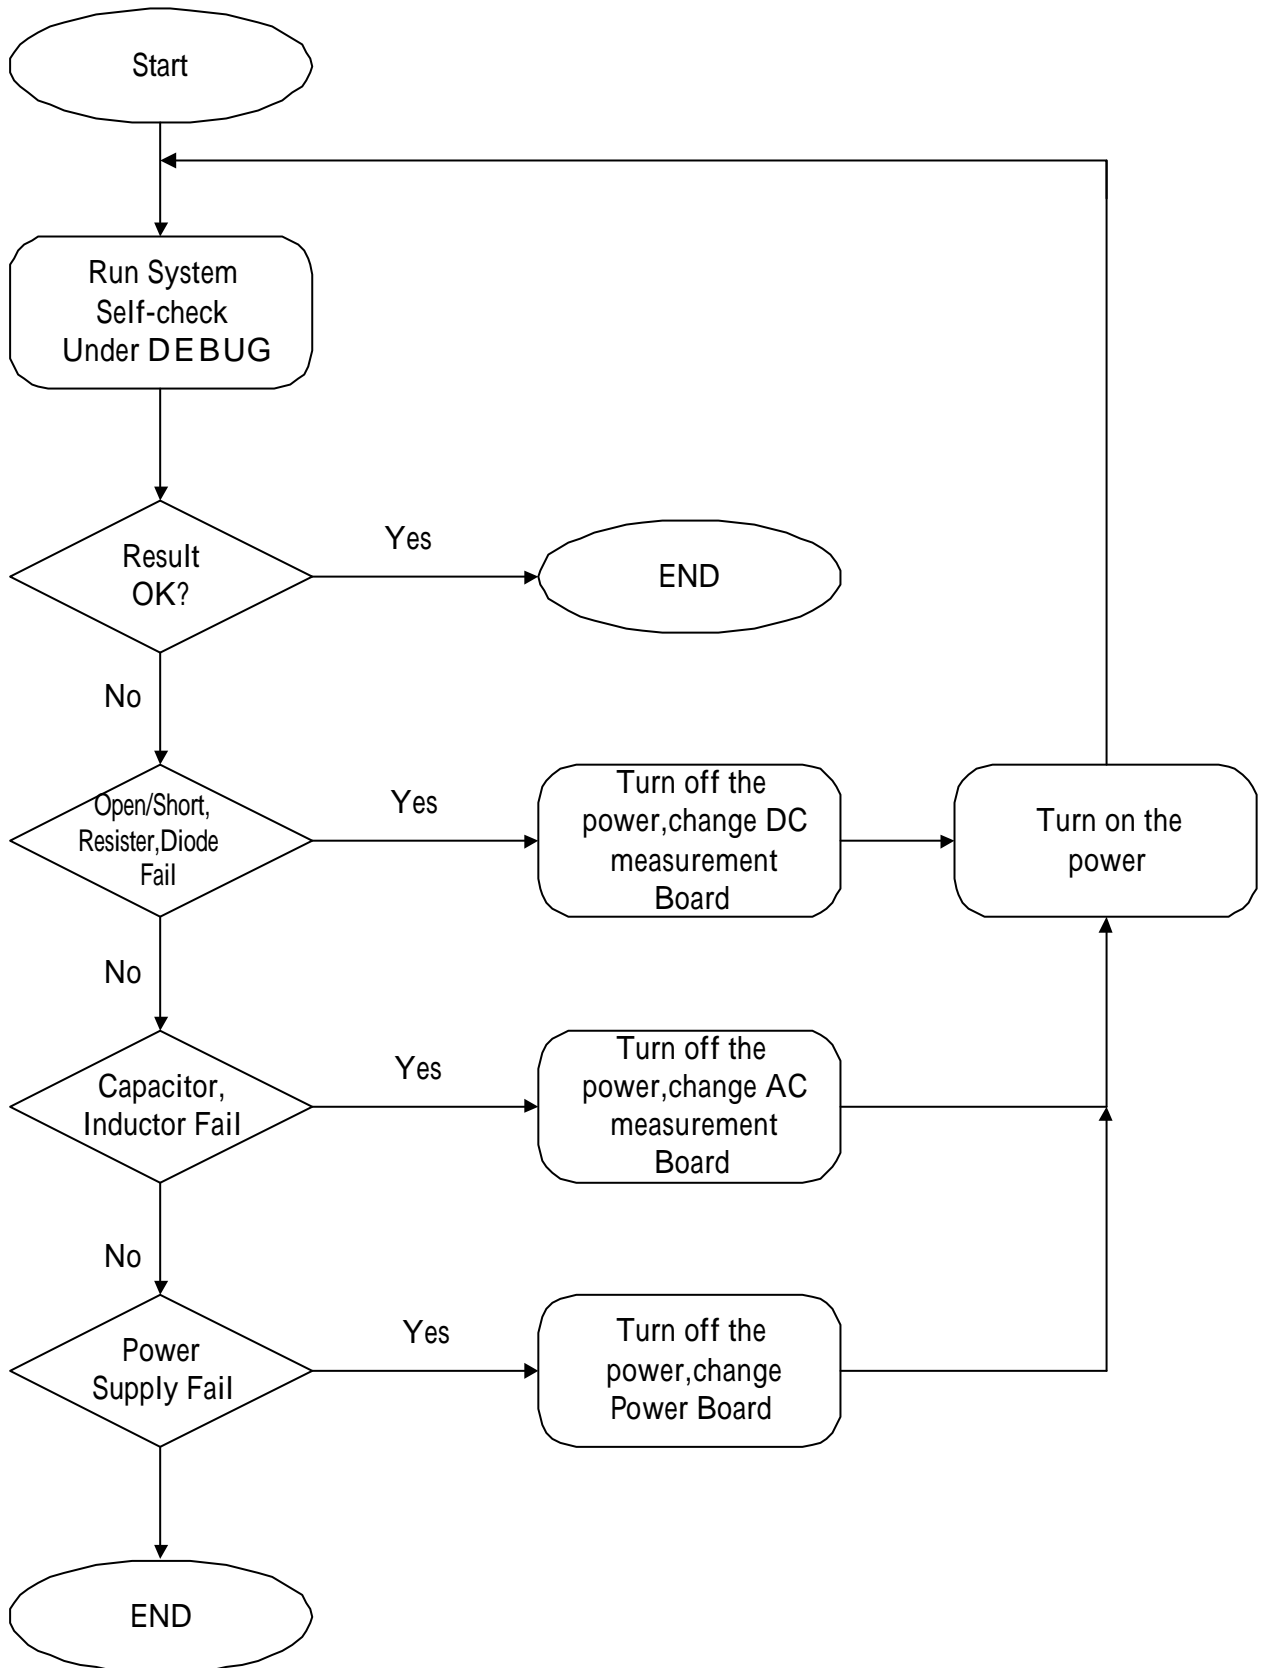

Subject: Trouble Shooting Process Flowchart

Sub Procedure 1, Check System Setup

Sub Procedure 2, Run System Self-Check

Sub Procedure 3, Check Switching Board

Sub Procedure 3, Check Switching Board