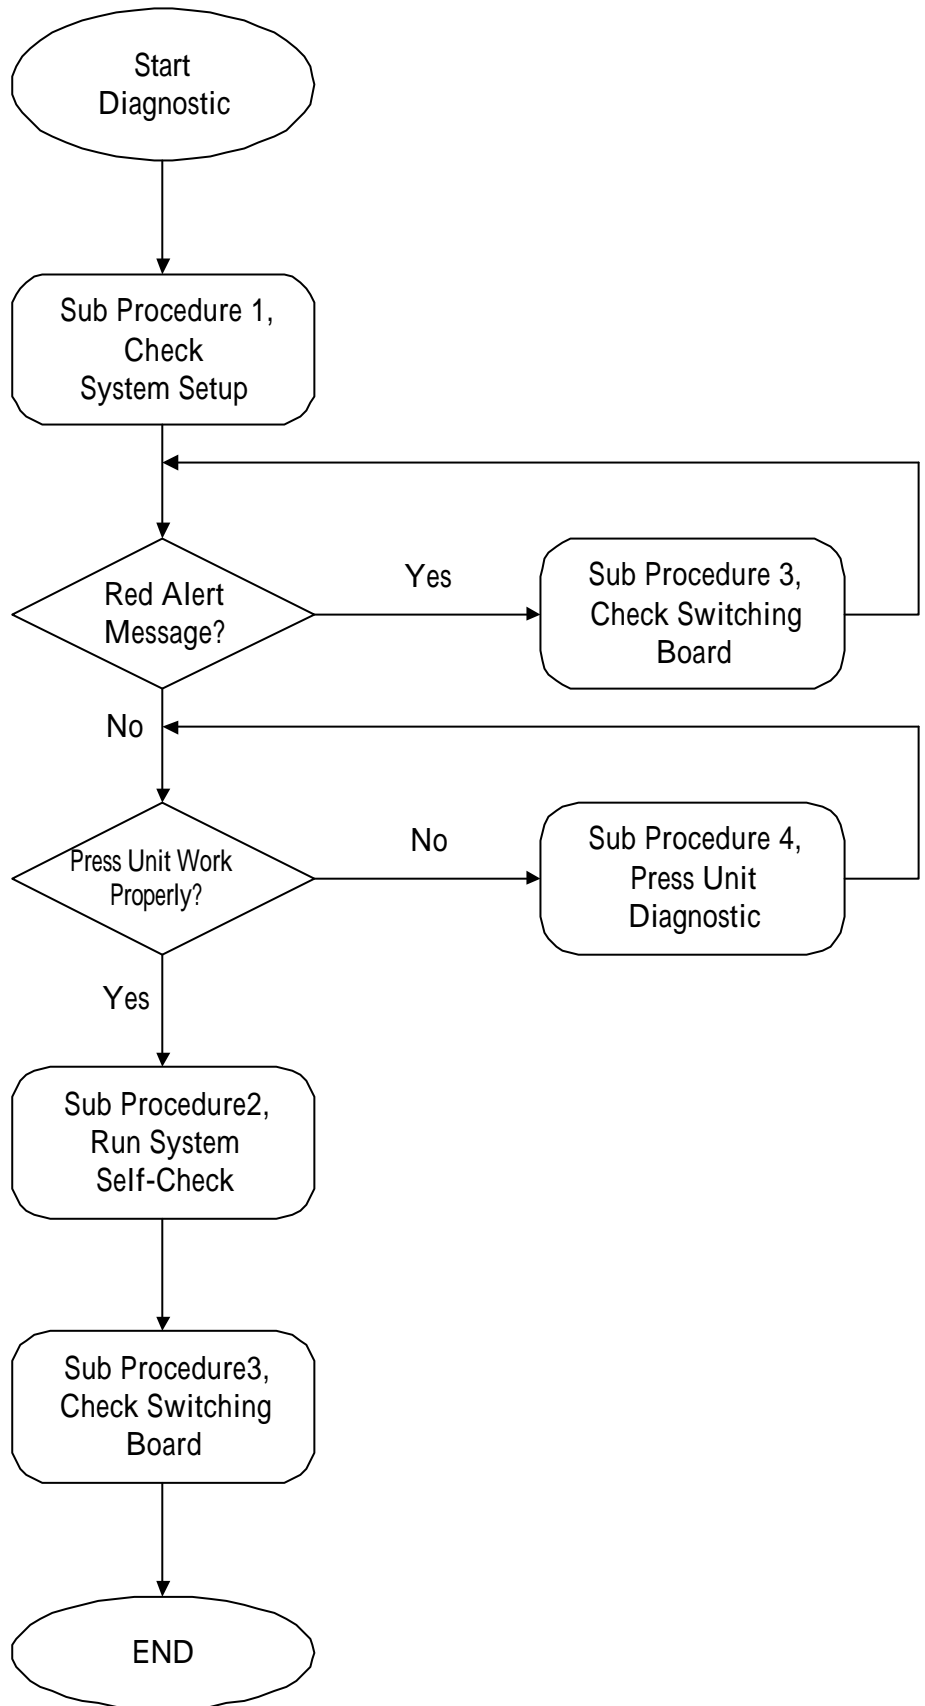

Subject: Trouble Shooting Process Flowchart

Sub Procedure 1, Check System Setup

Sub Procedure 2, Run System Self-Check

Sub Procedure 3, Check Switching Board

Sub Procedure 3, Check Switching Board