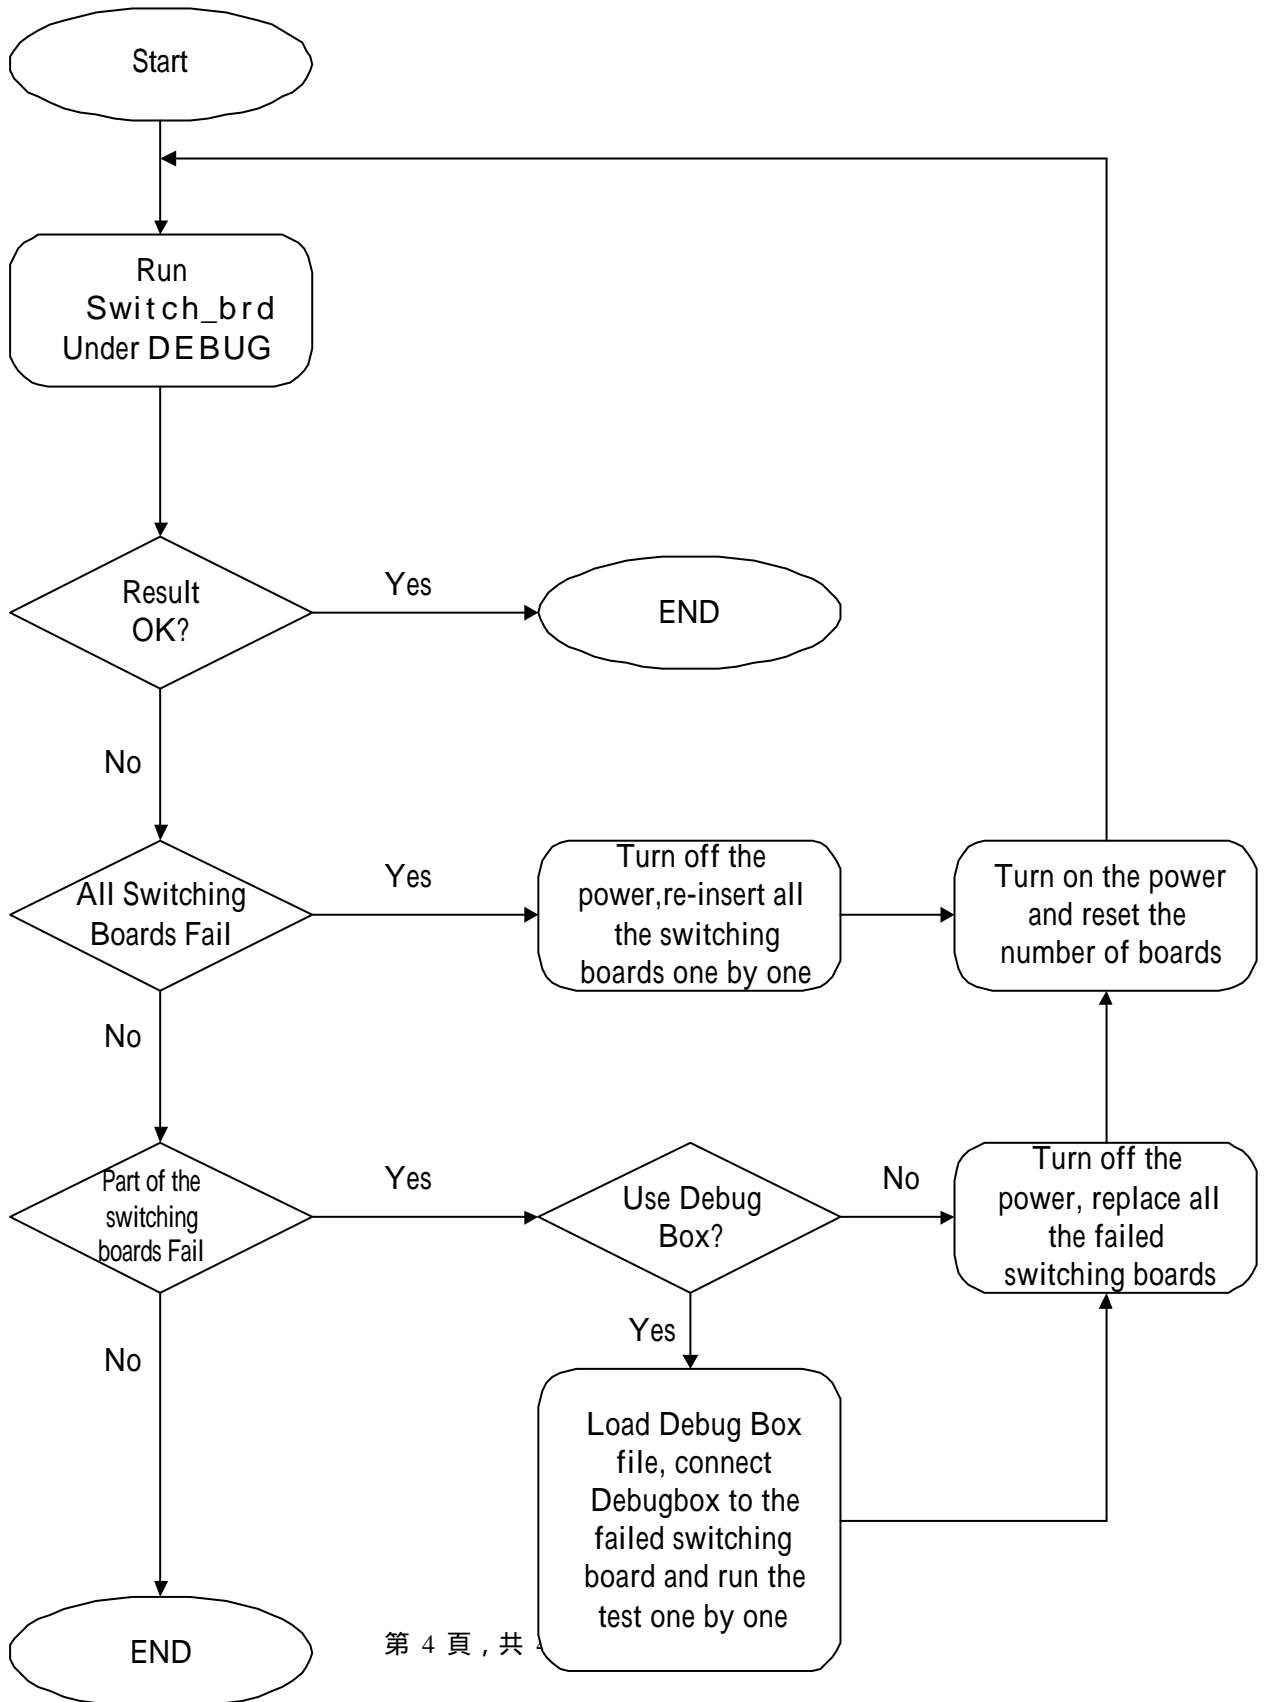

Subject: Trouble Shooting Process Flowchart

Sub Procedure 1, Check System Setup

Sub Procedure 2, Run System Self-Check

Sub Procedure 3, Check Switching Board

Sub Procedure 3, Check Switching Board