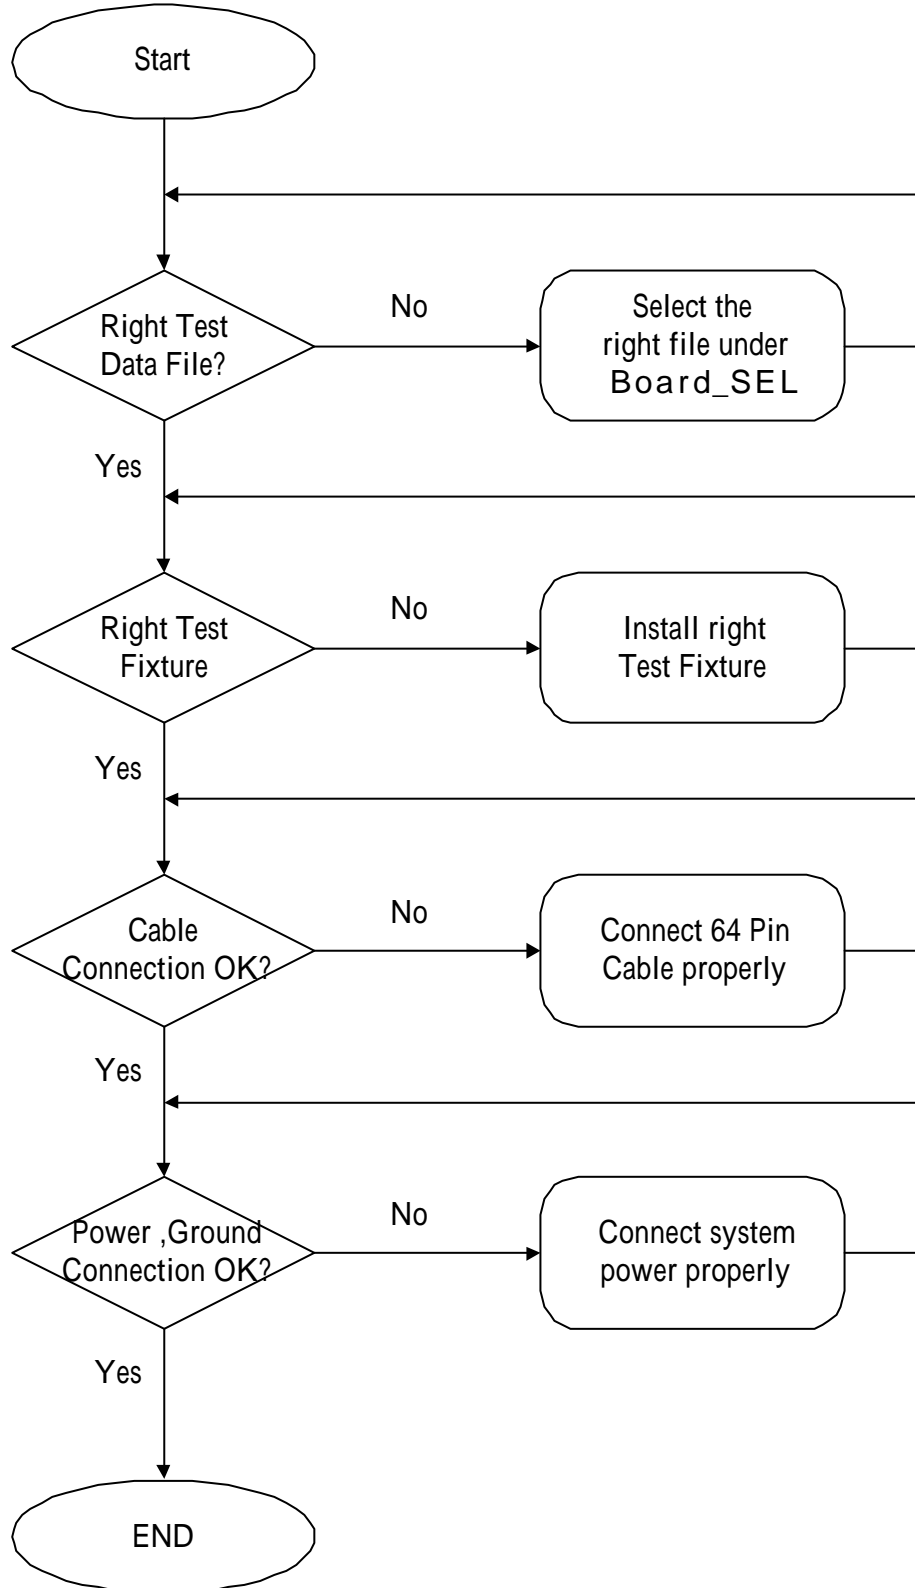

Subject: Trouble Shooting Process Flowchart

Sub Procedure 1, Check System Setup

Sub Procedure 2, Run System Self-Check

Sub Procedure 3, Check Switching Board

Sub Procedure 3, Check Switching Board